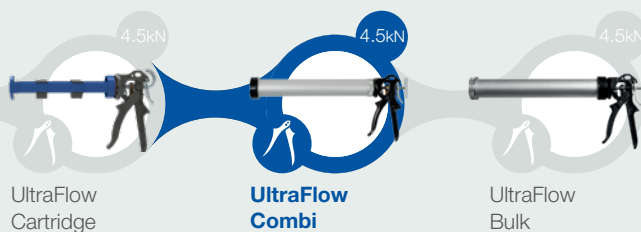

COX™ 1-Component Dispenser

UltraFlow™ Combi

A 1-component manual bead dispenser for 310/400mL cartridges and 310/400/600mL sachets.

Model shown: UltraFlow Combi 600mL

Product advantages

- Ergonomically formed epoxy coated aluminum handle
- Large sintered metal catch plate offers high load resistance
- Anodized aluminum barrel copes easily with high forces

Customer benefits

- Powerful 25:1 trigger ratio for easy application
- Metal wear compensation sleeve protects the catch plate contact area increasing tool life

Applications

The **COX UltraFlow Combi** is part of a range of high-powered manual dispensers. Designed for use with medium to high viscosity sealants and adhesives.

Specifications

- Weight: 1.0-1.1kg / 2.2-2.5lbs
- Barrel Length: 342mm-482mm / 13.5in-19.0in
- Maximum Thrust: 4.5kN
- Handle Material: Epoxy Coated Aluminum
- Barrel Material: Anodized Aluminum
- Tool Component Approvals: REACH
- Cartridge Capacity: 310mL (10.5oz), 400mL (13.5oz)
- Sachet Capacity: 310mL (10.5oz), 400mL (13.5oz), 600mL (20.3oz)
- Mechanical Advantage Ratio: (25:1)
- Standard Color: Black/Grey
- Nozzle Dimension: \varnothing 38mm / 1.5in
- Customized versions on demand