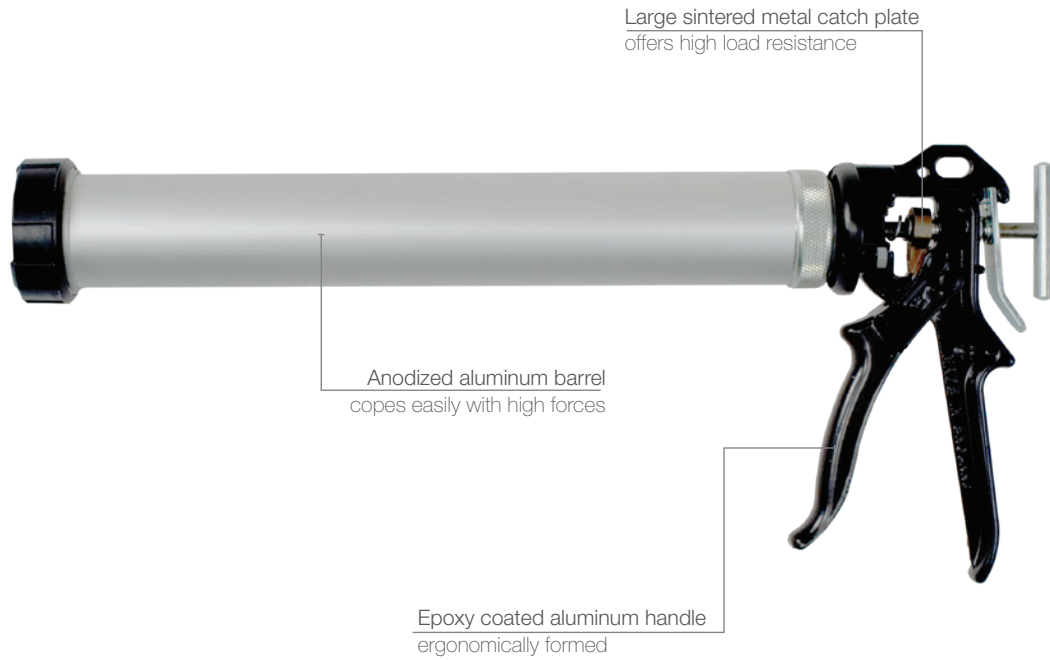

COX™ 1-Component Dispenser

UltraFlow™ Combi

A 1-component manual bead dispenser for 310/400mL cartridges and 310/400/600mL sachets.

Model shown: UltraFlow Combi 600mL

Product advantages

- Ergonomically formed epoxy coated aluminum handle
- Large sintered metal catch plate offers high load resistance
- Anodized aluminum barrel copes easily with high forces

Customer benefits

- Powerful 25:1 trigger ratio for easy application
- Metal wear compensation sleeve protects the catch plate contact area increasing tool life

Applications

The **COX UltraFlow Combi** is part of a range of high-powered manual dispensers. Designed for use with medium to high viscosity sealants and adhesives.

Specifications

- Weight: 1.0-1.1kg / 2.2-2.5lbs
- Barrel Length: 342mm-482mm / 13.5in-19.0in
- Maximum Thrust: 4.5kN
- Handle Material: Epoxy Coated Aluminum
- Barrel Material: Anodized Aluminum
- Tool Component Approvals: REACH
- Cartridge Capacity: 310mL (10.5oz), 400mL (13.5oz)
- Sachet Capacity: 310mL (10.5oz), 400mL (13.5oz), 600mL (20.3oz)
- Mechanical Advantage Ratio: (25:1)
- Standard Color: Black/Grey
- Nozzle Dimension: \varnothing 38mm / 1.5in
- Customized versions on demand