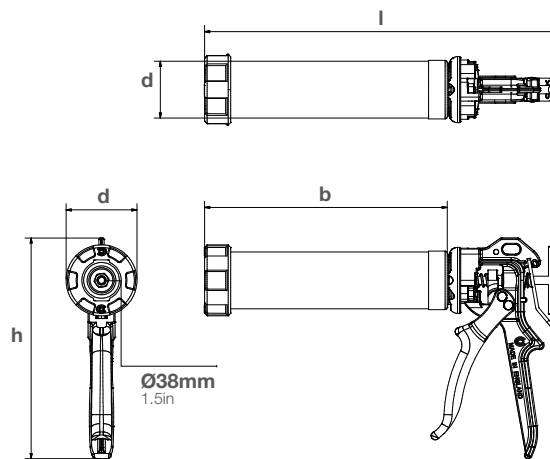

Customer benefits

- Powerful 25:1 trigger ratio for easy application
- Metal wear compensation sleeve protects the catch plate contact area increasing tool life

Applications

The **COX UltraFlow Combi** is part of a range of high-powered manual dispensers. Designed for use with medium to high viscosity sealants and adhesives.

Specifications

- Weight: 1.0-1.1kg / 2.2-2.5lbs
- Barrel Length: 342mm-482mm / 13.5in-19.0in
- Maximum Thrust: 4.5kN
- Handle Material: Epoxy Coated Aluminum
- Barrel Material: Anodized Aluminum
- Tool Component Approvals: REACH
- Cartridge Capacity: 310mL (10.5oz), 400mL (13.5oz)
- Sachet Capacity: 310mL (10.5oz), 400mL (13.5oz), 600mL (20.3oz)
- Mechanical Advantage Ratio: (25:1)
- Standard Color: Black/Grey
- Nozzle Dimension: \varnothing 38mm / 1.5in
- Customized versions on demand

Dimensions (mm/in)

| product | height (h) | length (l) | depth (d) | barrel (b) |
|------------------|------------|------------|-----------|------------|
| Combi 310 | 213 /8.4 | 342 /13.5 | 69 /2.7 | 235 /9.3 |
| Combi 400 | 213 /8.4 | 389 /15.3 | 69 /2.7 | 285 /11.2 |
| Combi 600 | 213 /8.4 | 482 /19.0 | 69 /2.7 | 376 /14.8 |