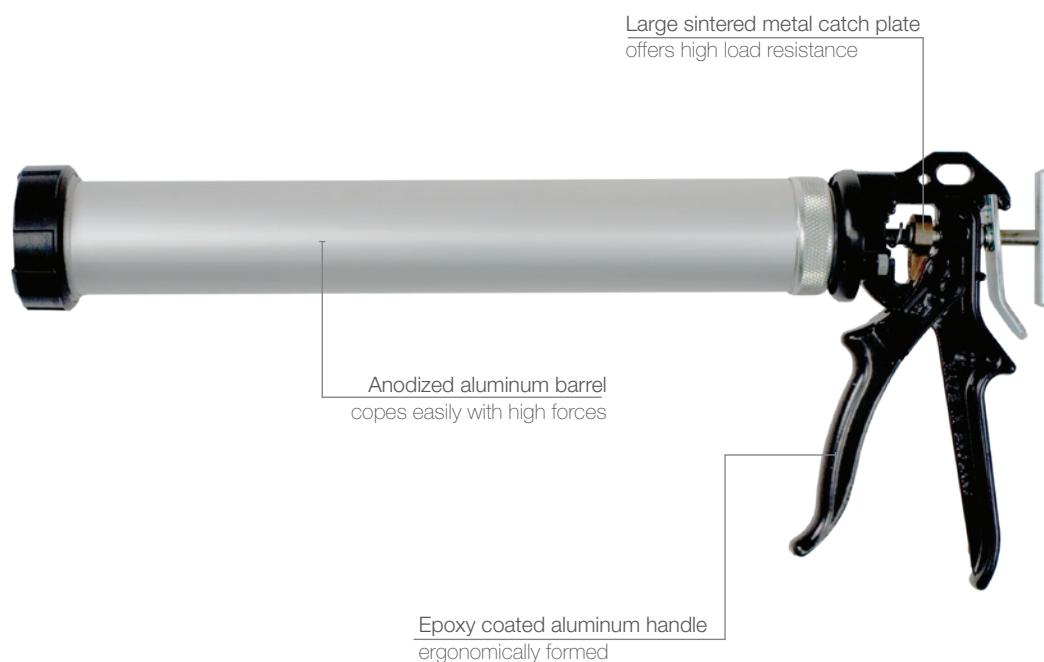

# COX™ 1-Component Dispenser

## UltraFlow™ Combi

A 1-component manual bead dispenser for 310/400mL cartridges and 310/400/600mL sachets.

Model shown: UltraFlow Combi 600mL

### Customer benefits

- Powerful 25:1 trigger ratio for easy application
- Metal wear compensation sleeve protects the catch plate contact area increasing tool life
- Hardened rod and release plate maintains high material output
- Plated metal parts increase corrosion resistance

### Product by range

The **COX UltraFlow Combi** is part of a range of high-powered manual dispensers. Designed for use with medium to high viscosity sealants and adhesives.