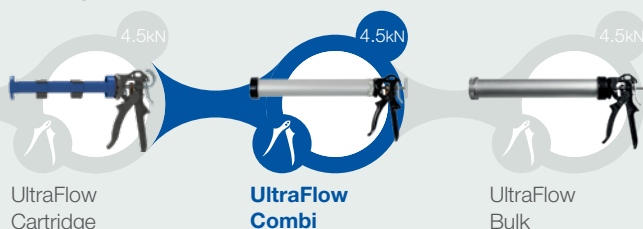

Applications

Product by range