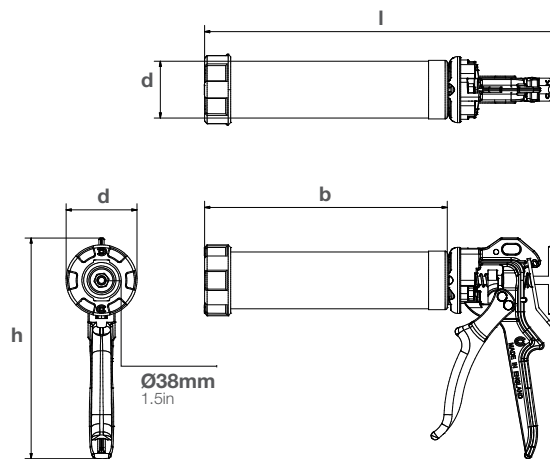

### Specifications

- Weight: 1.0-1.1kg / 2.2-2.5lbs
- Barrel Length: 342mm-482mm / 13.5in-19.0in
- Maximum Thrust: 4.5kN
- Handle Material: Epoxy Coated Aluminum
- Barrel Material: Anodized Aluminum
- Tool Component Approvals: REACH
- Cartridge Capacity: 310mL (10.5oz), 400mL (13.5oz)
- Sachet Capacity: 310mL (10.5oz), 400mL (13.5oz), 600mL (20.3oz)
- Mechanical Advantage Ratio: (25:1)
- Standard Color: Black/Grey
- Nozzle Dimension:  $\varnothing$ 38mm / 1.5in
- Customized versions on demand

### Dimensions (mm/in)

| product          | height (h) | length (l) | depth (d) | barrel (b) |
|------------------|------------|------------|-----------|------------|
| <b>Combi 310</b> | 213 /8.4   | 342 /13.5  | 69 /2.7   | 235 /9.3   |
| <b>Combi 400</b> | 213 /8.4   | 389 /15.3  | 69 /2.7   | 285 /11.2  |
| <b>Combi 600</b> | 213 /8.4   | 482 /19.0  | 69 /2.7   | 376 /14.8  |